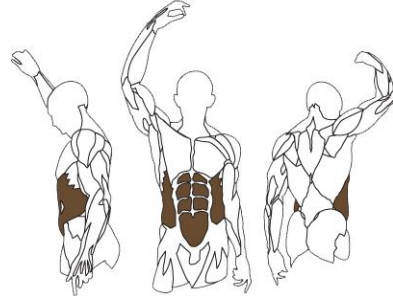

L885 – Balanced abdominal

TR Series

BH

muscles:
abdominal and oblique

Specifications

| | |
|--------|-----------------|
| Length | 100 cm / 39" |
| Width | 96.5 cm / 38" |
| Height | 125 cm / 49" |
| Weight | 65 kg / 143 lbs |

Leg support with three positions

You can rotate it to the right and left, also working the oblique.

Unique design

What distinguishes the L885 from other abdominal machines is that it enables you to do the "down up" abdominal exercise without straining your neck, shoulders and back.