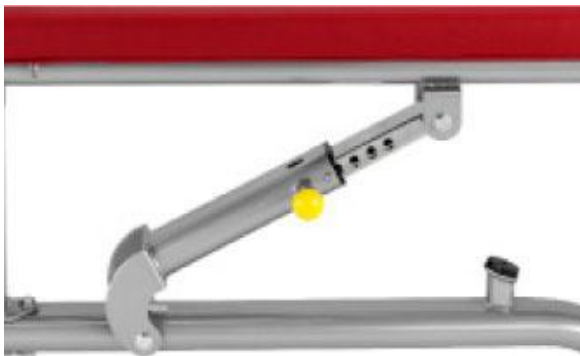

L835 – Crunch bench

TR Series

BH

muscles:
largest abdominal and
oblique

Specifications

Length	173.8 cm / 68.4"
Width	72.5 cm / 28.5"
Height	89.9 cm / 35.4"
Weight	40 kg / 89 lbs

Back rest inclination adjustment at different levels of inclination

The user is easily placed in the optimum position.

Double roll to support and fix the leg position

Acts as a support and a fixing point for the user, avoiding the risk of injuries due to incorrect postures.